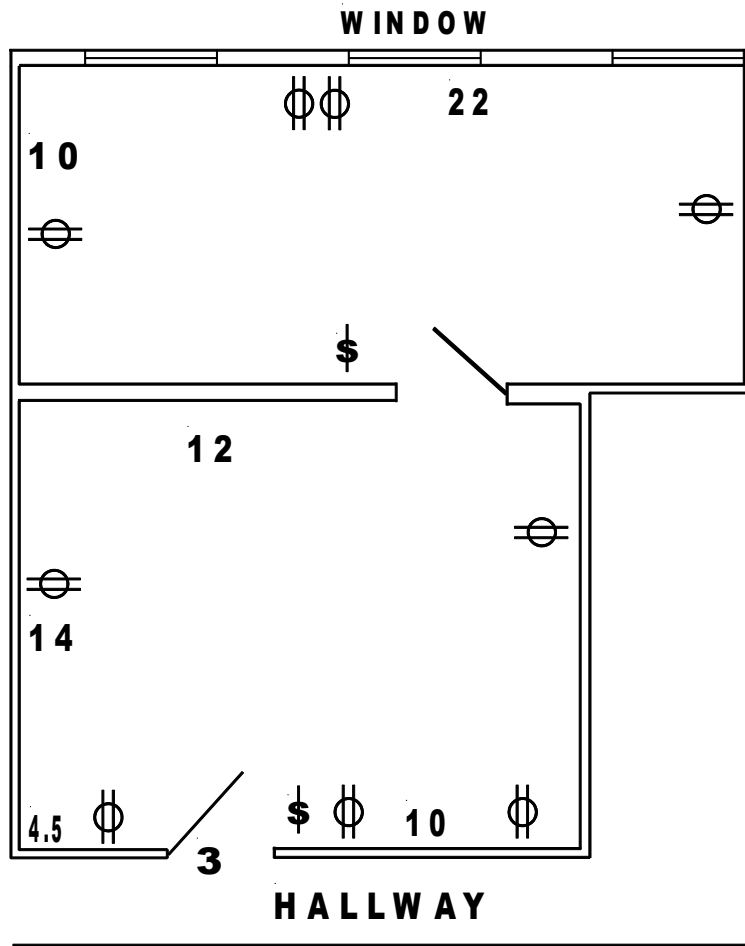

THERE IS ONE SPACE AVAILABLE IN THIS CATEGORY

SUITE #108

BUILDING	PREMIER	RUDER DEVELOPMENT COMPANY, LLC	DATE	
FLOOR	1ST		SUITE NO.	PB108
DEEMED S.F.	558		REF	108XH
<p>PREMIER BUILDING - 9378 OLIVE BOULEVARD * OLIVETTE, MO 63132-3223 MAILING ADDRESS: 12901 CLAYTON ROAD * ST. LOUIS, MO 63131-1109 * 314-249-1216 * EMAIL: PARADIGMREALTY@CHARTER.NET</p>				