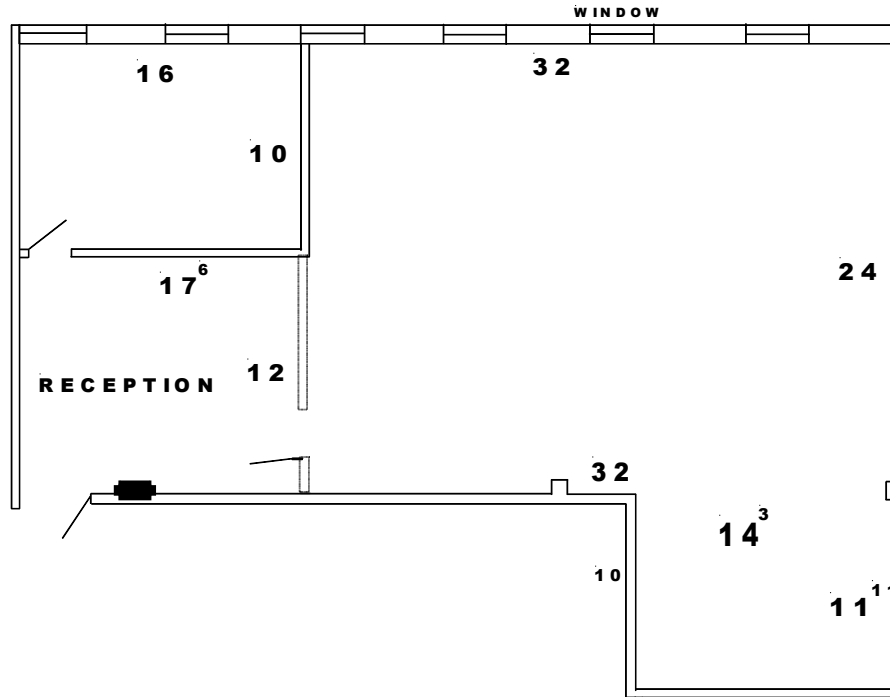

SUITE #301

PREMIER BUILDING
3RD FLOOR

BUILDING	PREMIER	RUDER DEVELOPMENT COMPANY	DATE	
FLOOR	3RD		SUITE NO.	PB301
DEEMED S.F.	1,722		REF	301XT
PREMIER BUILDING - 9378 OLIVE BOULEVARD * OLIVETTE, MO 63132-3223 MAILING ADDRESS: 12901 CLAYTON ROAD * ST. LOUIS, MO 63131-1109 * 314-249-1216 *