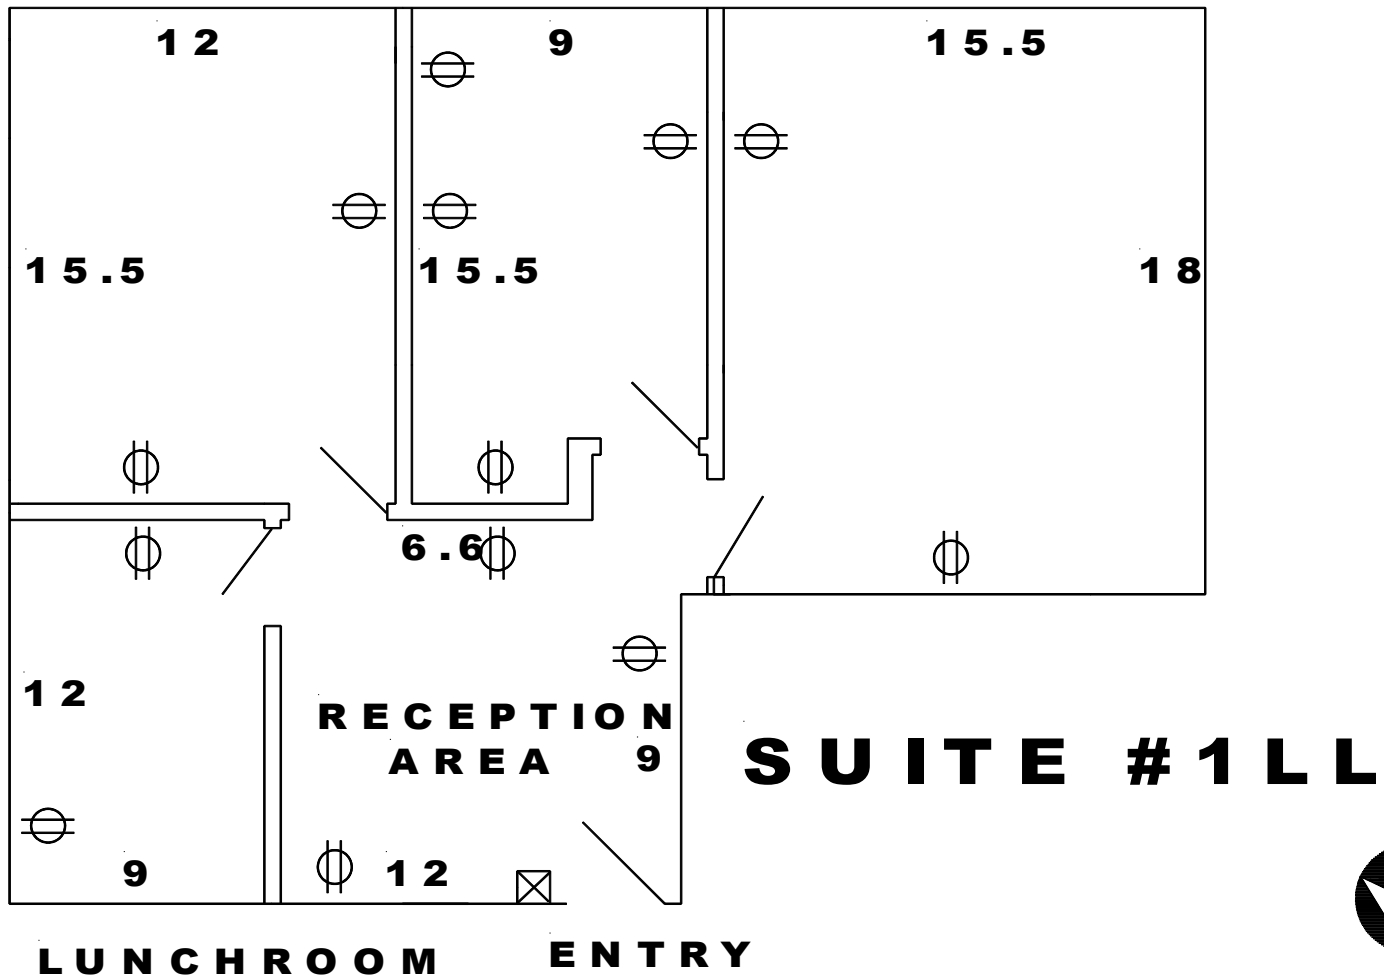

THERE ARE THREE SPACE AVAILABLE IN THIS CATEGORY

BUILDING	PREMIER	RUDER DEVELOPMENT COMPANY, LLC	DATE	
FLOOR	LOWER		SUITE NO.	PB1LL
DEEMED S.F.	1,045		REF	1LLXB
PREMIER BUILDING - 9378 OLIVE BOULEVARD * OLIVETTE, MO 63132-3223 MAILING ADDRESS: 12901 CLAYTON ROAD * ST. LOUIS, MO 63131-1109 * 314-249-1216				