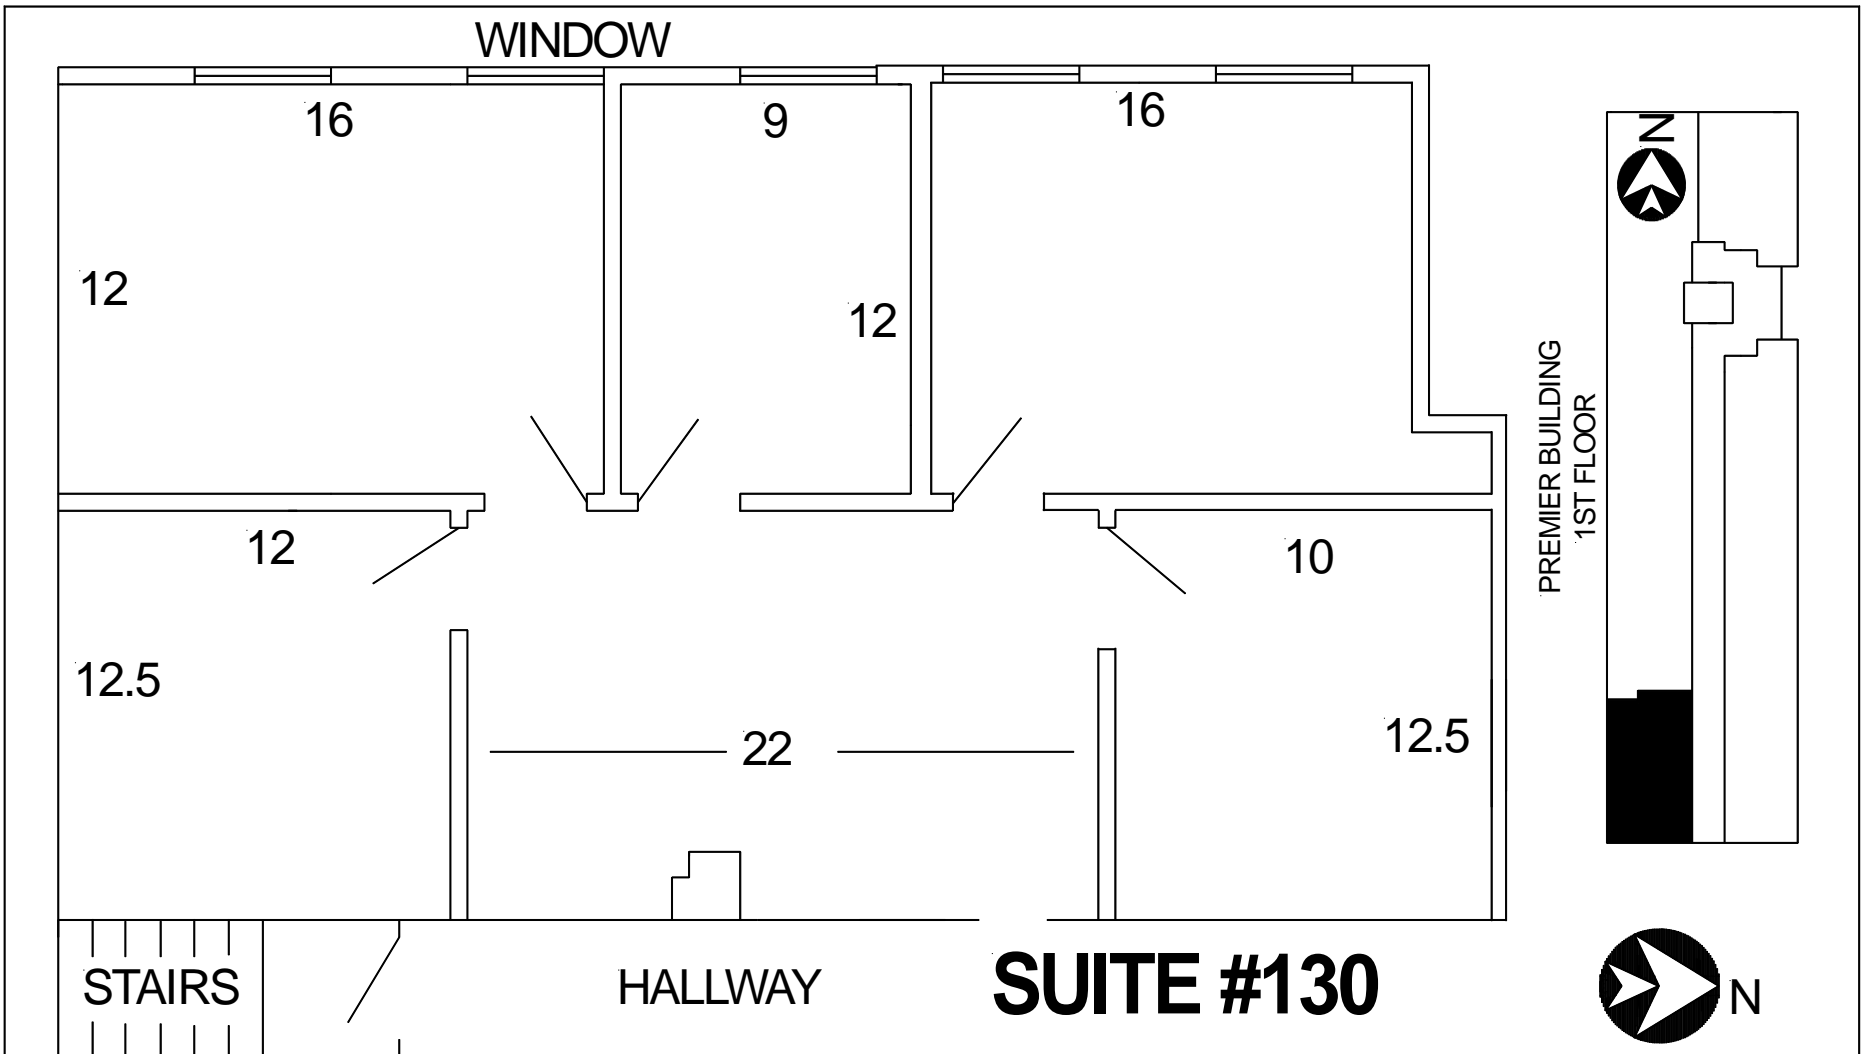

THERE ARE THREE SPACE AVAILABLE IN THIS CATEGORY

BUILDING	PREMIER	RUDER DEVELOPMENT COMPANY, LLC	DATE	
FLOOR	LOWER		SUITE NO.	PB1LL
DEEMED S.F.	1,045		REF	1LLXB
PREMIER BUILDING - 9378 OLIVE BOULEVARD * OLIVETTE, MO 63132-3223 MAILING ADDRESS: 12901 CLAYTON ROAD * ST. LOUIS, MO 63131-1109 * 314-249-1216				