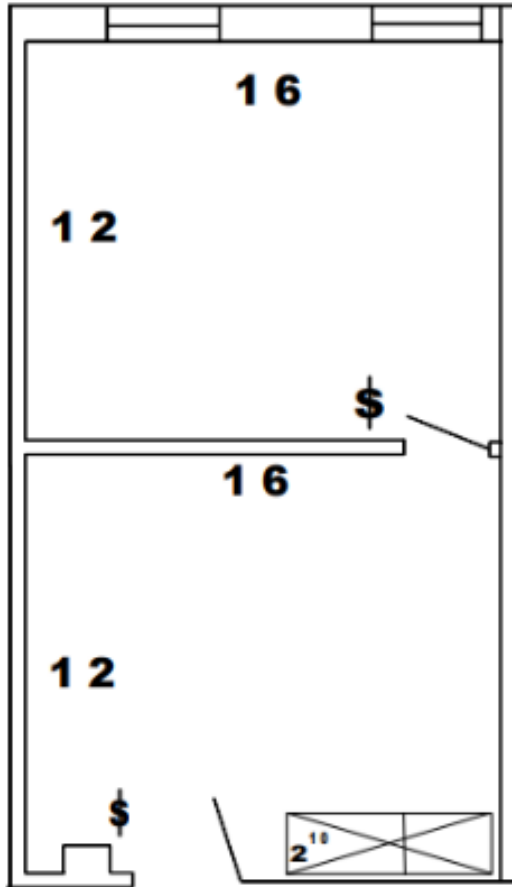

THERE IS ONE SPACES IN THIS CATEGORY

SUITE #307

PREMIER BUILDING
3RD FLOOR

BUILDING	PREMIER	RUDER DEVELOPMENT COMPANY, LLC	DATE	
FLOOR	3rd		SUITE NO.	PB307
DEEMED S.F.	460		REF	307XA
PREMIER BUILDING - 9378 OLIVE BOULEVARD * OLIVETTE, MO 63132-3223				
MAILING ADDRESS: 12901 CLAYTON ROAD * ST. LOUIS, MO 63131-1109 * 314-249-1216				