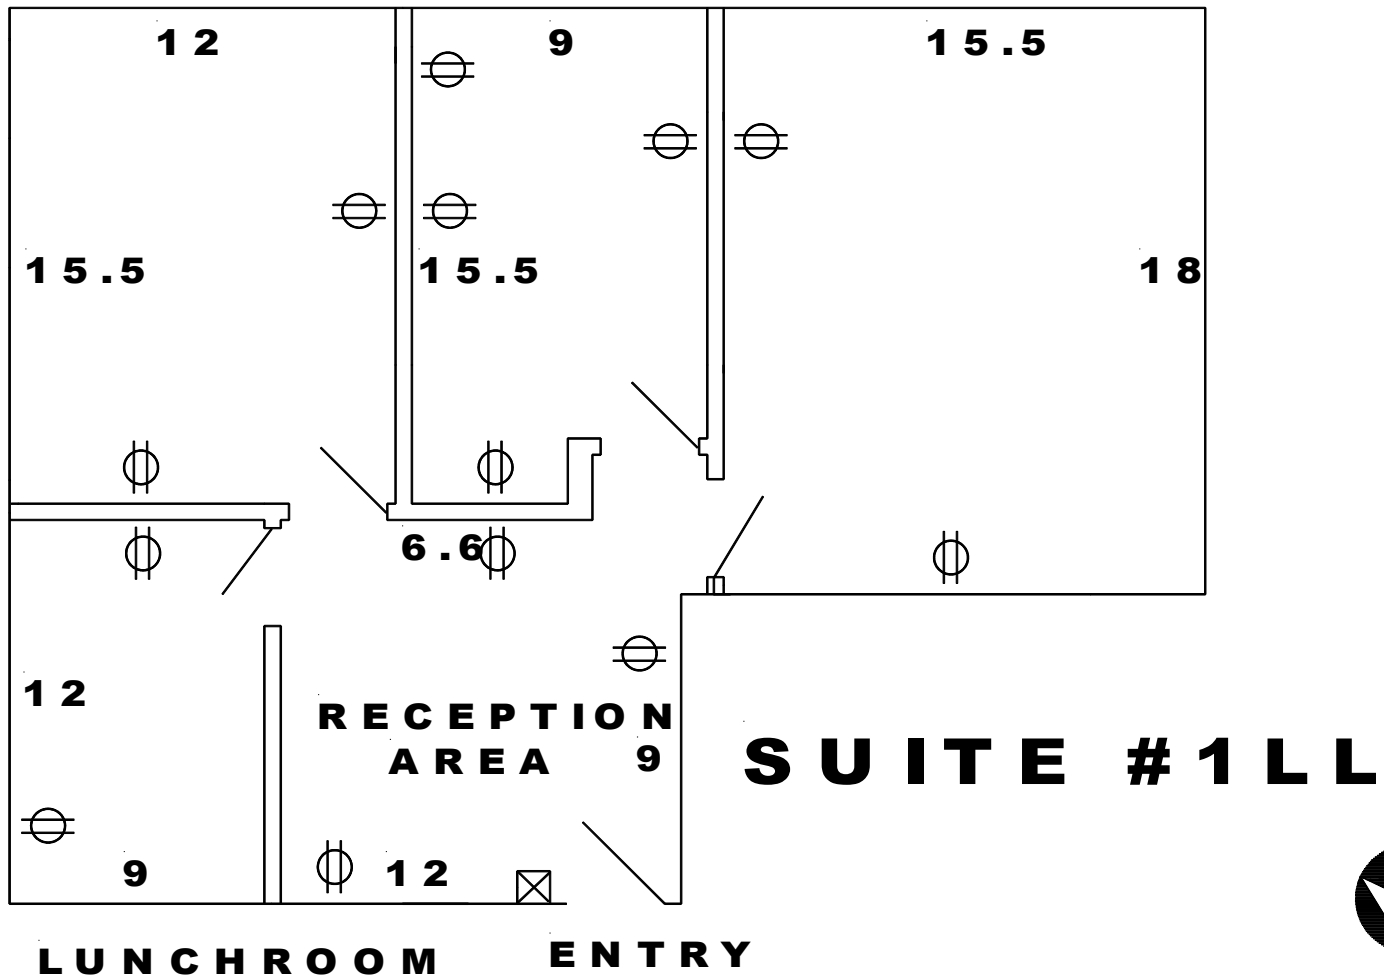

THERE ARE THREE SPACE AVAILABLE IN THIS CATEGORY

BUILDING	PREMIER	RUDER DEVELOPMENT COMPANY, LLC	DATE	
FLOOR	LOWER		SUITE NO.	PB1LL
DEEMED S.F.	1,045		REF	1LLXB
PREMIER BUILDING - 9378 OLIVE BOULEVARD * OLIVETTE, MO 63132-3223 MAILING ADDRESS: 12901 CLAYTON ROAD * ST. LOUIS, MO 63131-1109 * 314-249-1216