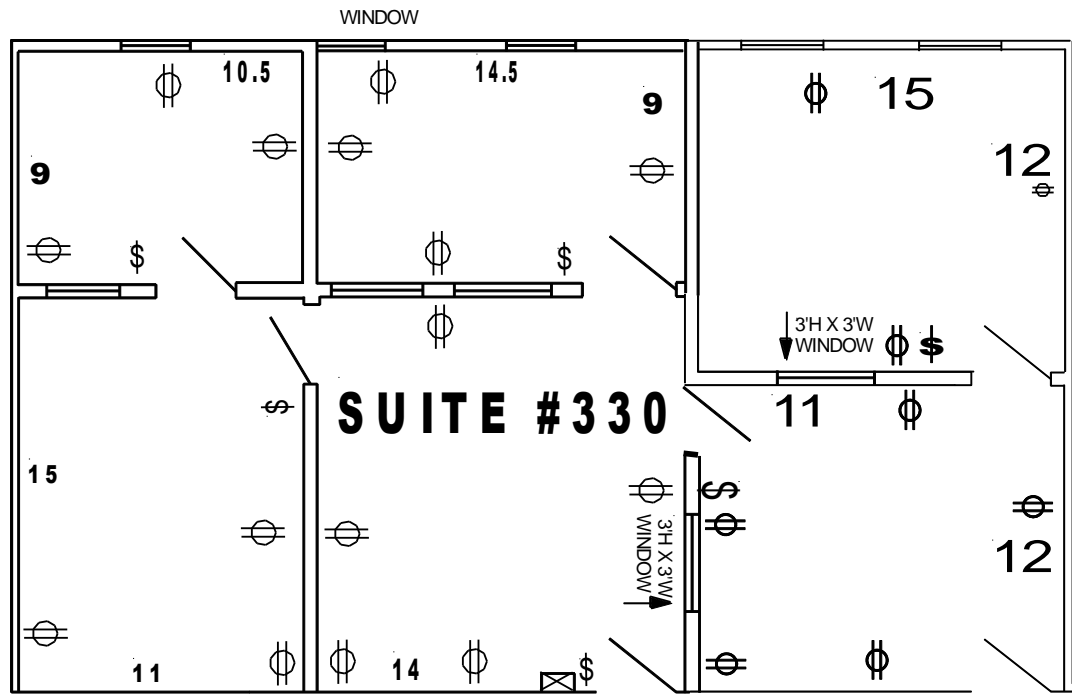

HALLWAY

**PREMIER BUILDING
3RD FLOOR**

BUILDING	PREMIER	RUDER DEVELOPMENT COMPANY, LLC	DATE	
FLOOR	3RD		SUITE NO.	PB330
DEEMED S.F.	1104		REF	PB330XE

PREMIER BUILDING - 9378 OLIVE BOULEVARD * OLIVETTE, MO 63132-3223
MAILING ADDRESS: 12901 CLAYTON ROAD * ST. LOUIS, MO 63131-1109 * 314-692-0009 * FAX: 314-692-0011