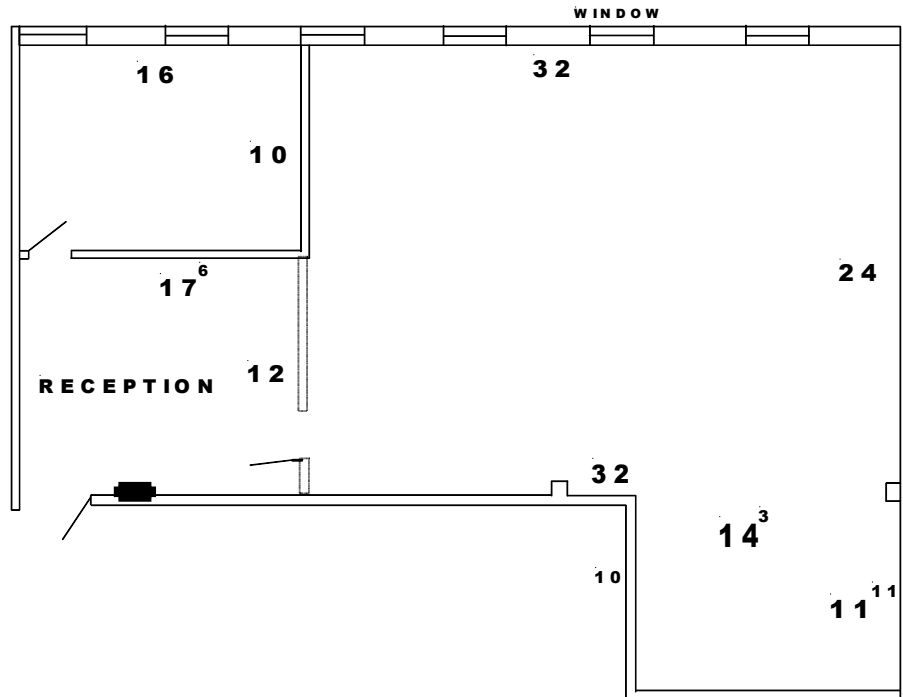

SUITE #301

PREMIER BUILDING
3RD FLOOR

BUILDING	PREMIER	RUDER DEVELOPMENT COMPANY	DATE	
FLOOR	3RD		SUITE NO.	PB301
DEEMED S.F.	1,722		REF	301XT
PREMIER BUILDING - 9378 OLIVE BOULEVARD * OLIVETTE, MO 63132-3223 MAILING ADDRESS: 12901 CLAYTON ROAD * ST. LOUIS, MO 63131-1109 * 314-249-1216 *