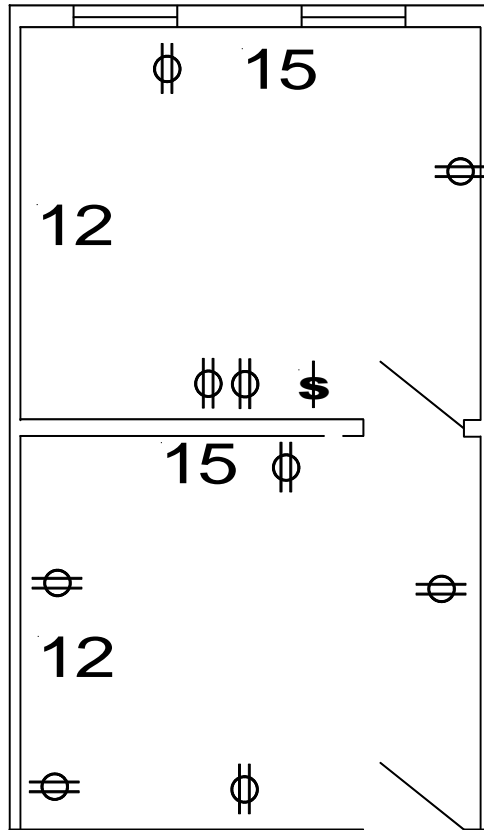

**THERE IS ONE SPACES IN THIS CATEGORY**

HALLWAY

PREMIER BUILDING  
3RD FLOOR

**SUITE #320**

BUILDING	PREMIER	RUDER DEVELOPMENT COMPANY, LLC	DATE	
FLOOR	3RD		SUITE NO.	PB320
DEEMED S.F.	414		REF	320XE

PREMIER BUILDING - 9378 OLIVE BOULEVARD \* OLIVETTE, MO 63132-3223  
MAILING ADDRESS: 12901 CLAYTON ROAD \* ST. LOUIS, MO 63131-1109 \* 314-692-0009 \* FAX: 314-881-9903