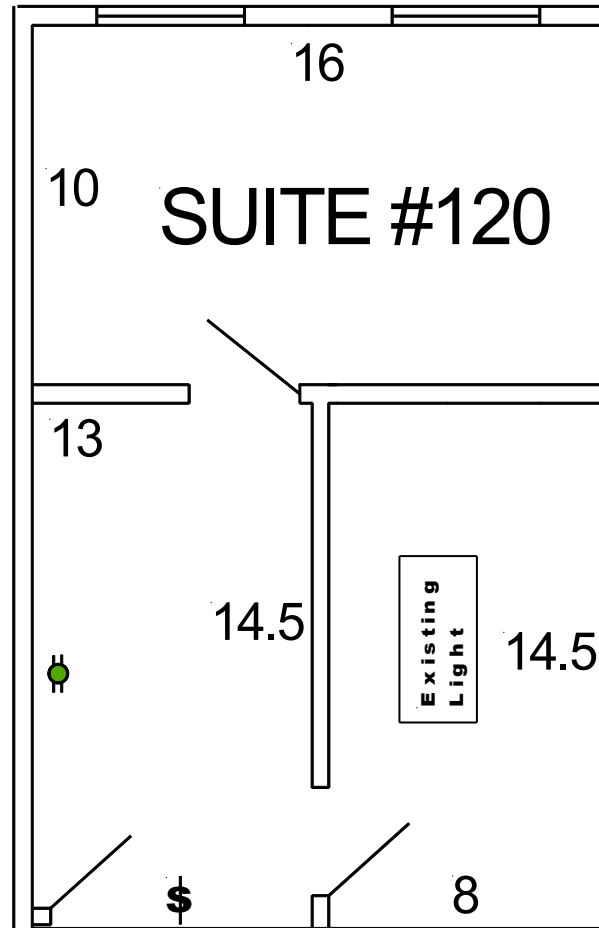

THERE ARE THREE SPACES IN THIS CATEGORY

HALLWAY

WINDOW

PREMIER BUILDING
1ST FLOOR

BUILDING	PREMIER	RUDER DEVELOPMENT COMPANY	DATE	
FLOOR	1ST		SUITE NO.	PB120
DEEMED S.F.	475		REF	120XK
<p>PREMIER BUILDING - 9378 OLIVE BOULEVARD * OLIVETTE, MO 63132-3223 MAILING ADDRESS: 12901 CLAYTON ROAD * ST. LOUIS, MO 63131-1109 * 314-249-1216</p>				