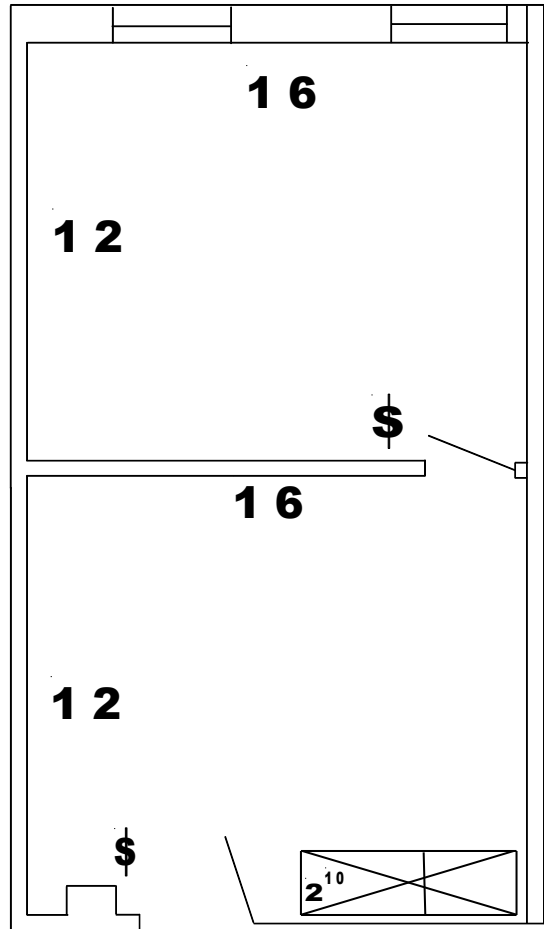

SUITE #307

**PREMIER BUILDING
3RD FLOOR**

BUILDING	PREMIER	RUDER DEVELOPMENT COMPANY, LLC	DATE	
FLOOR	3rd		SUITE NO.	PB307
DEEMED S.F.	460		REF	307XA
PREMIER BUILDING - 9378 OLIVE BOULEVARD * OLIVETTE, MO 63132-3223 MAILING ADDRESS: 12901 CLAYTON ROAD * ST. LOUIS, MO 63131-1109 * 314-249-1216