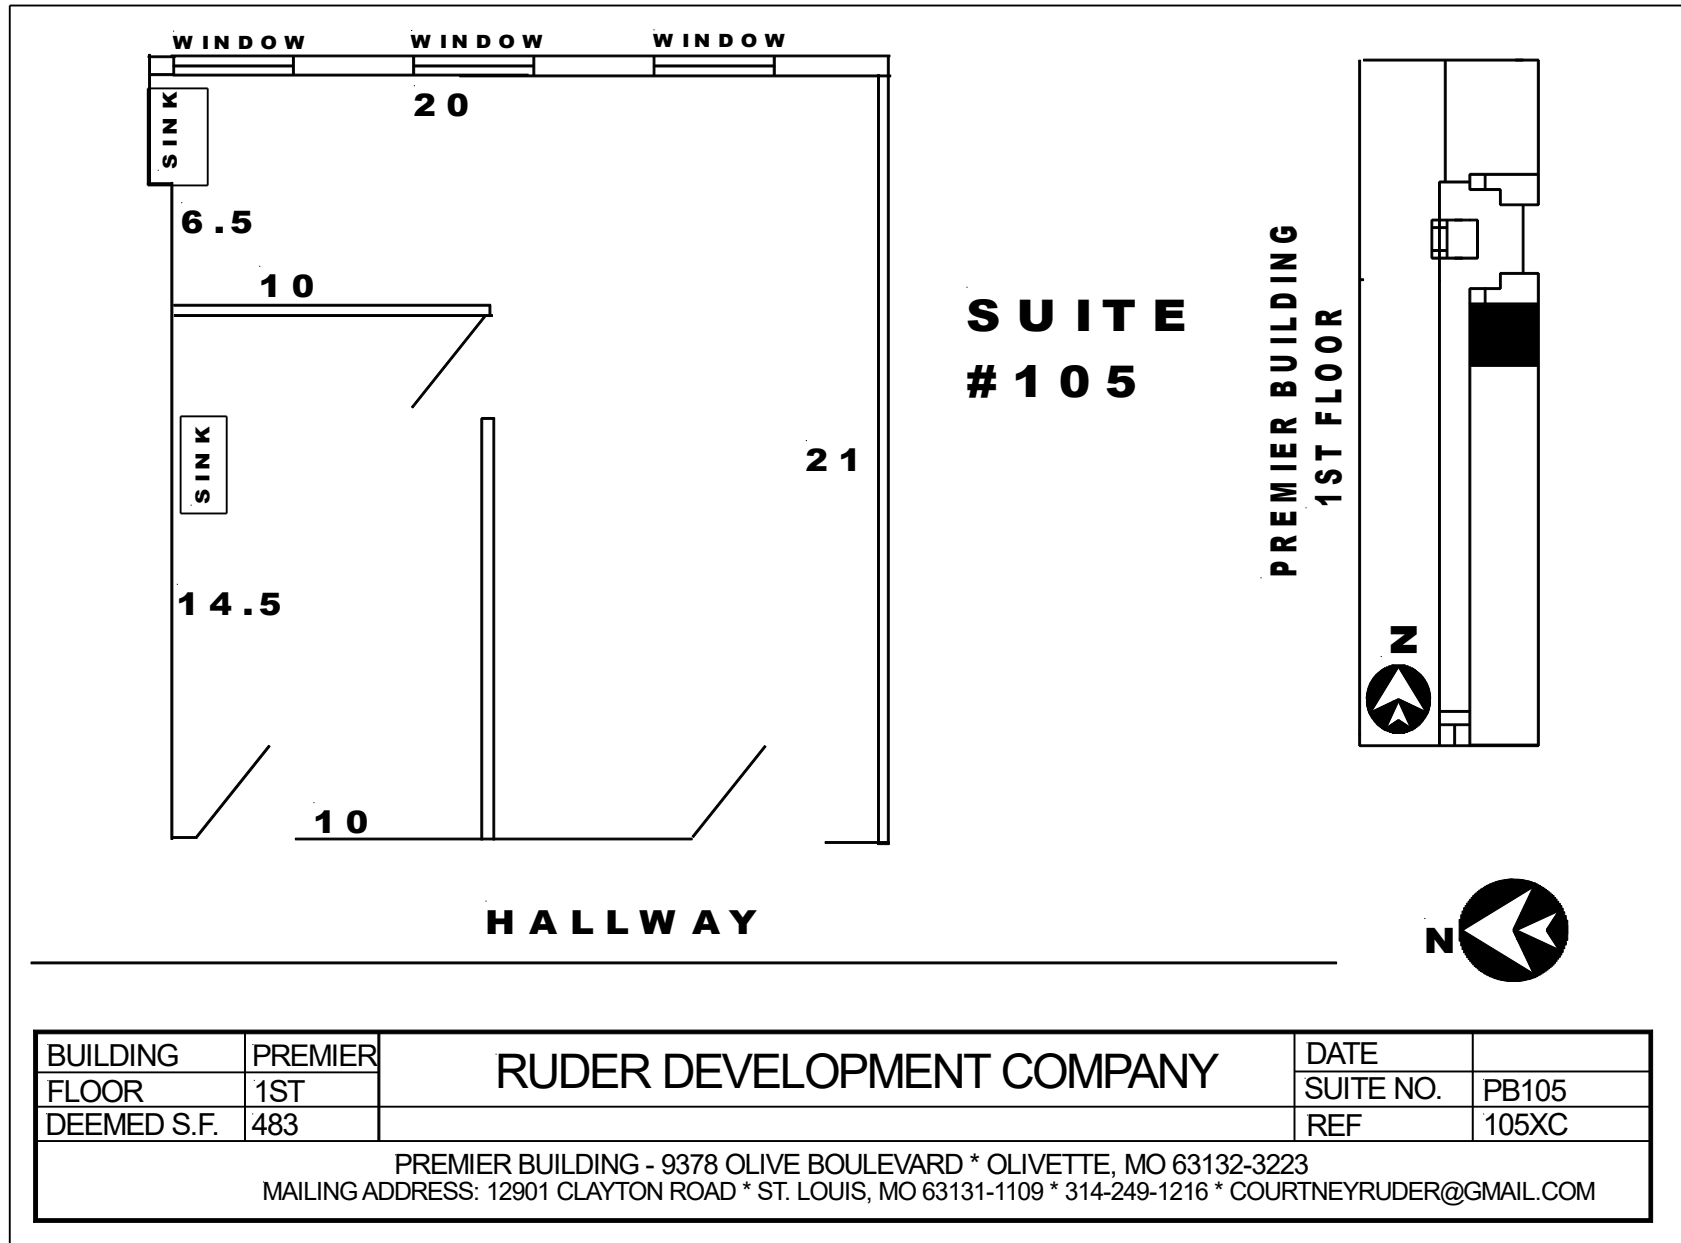

THERE ARE THREE SPACES IN THIS CATEGORY

HALLWAY

WINDOW

PREMIER BUILDING
1ST FLOOR

BUILDING	PREMIER	RUDER DEVELOPMENT COMPANY	DATE	
FLOOR	1ST		SUITE NO.	PB120
DEEMED S.F.	475		REF	120XK
<p>PREMIER BUILDING - 9378 OLIVE BOULEVARD * OLIVETTE, MO 63132-3223 MAILING ADDRESS: 12901 CLAYTON ROAD * ST. LOUIS, MO 63131-1109 * 314-249-1216</p>				

SUITE #307

**PREMIER BUILDING
3RD FLOOR**

BUILDING	PREMIER	RUDER DEVELOPMENT COMPANY, LLC	DATE	
FLOOR	3rd		SUITE NO.	PB307
DEEMED S.F.	460		REF	307XA
PREMIER BUILDING - 9378 OLIVE BOULEVARD * OLIVETTE, MO 63132-3223 MAILING ADDRESS: 12901 CLAYTON ROAD * ST. LOUIS, MO 63131-1109 * 314-249-1216				